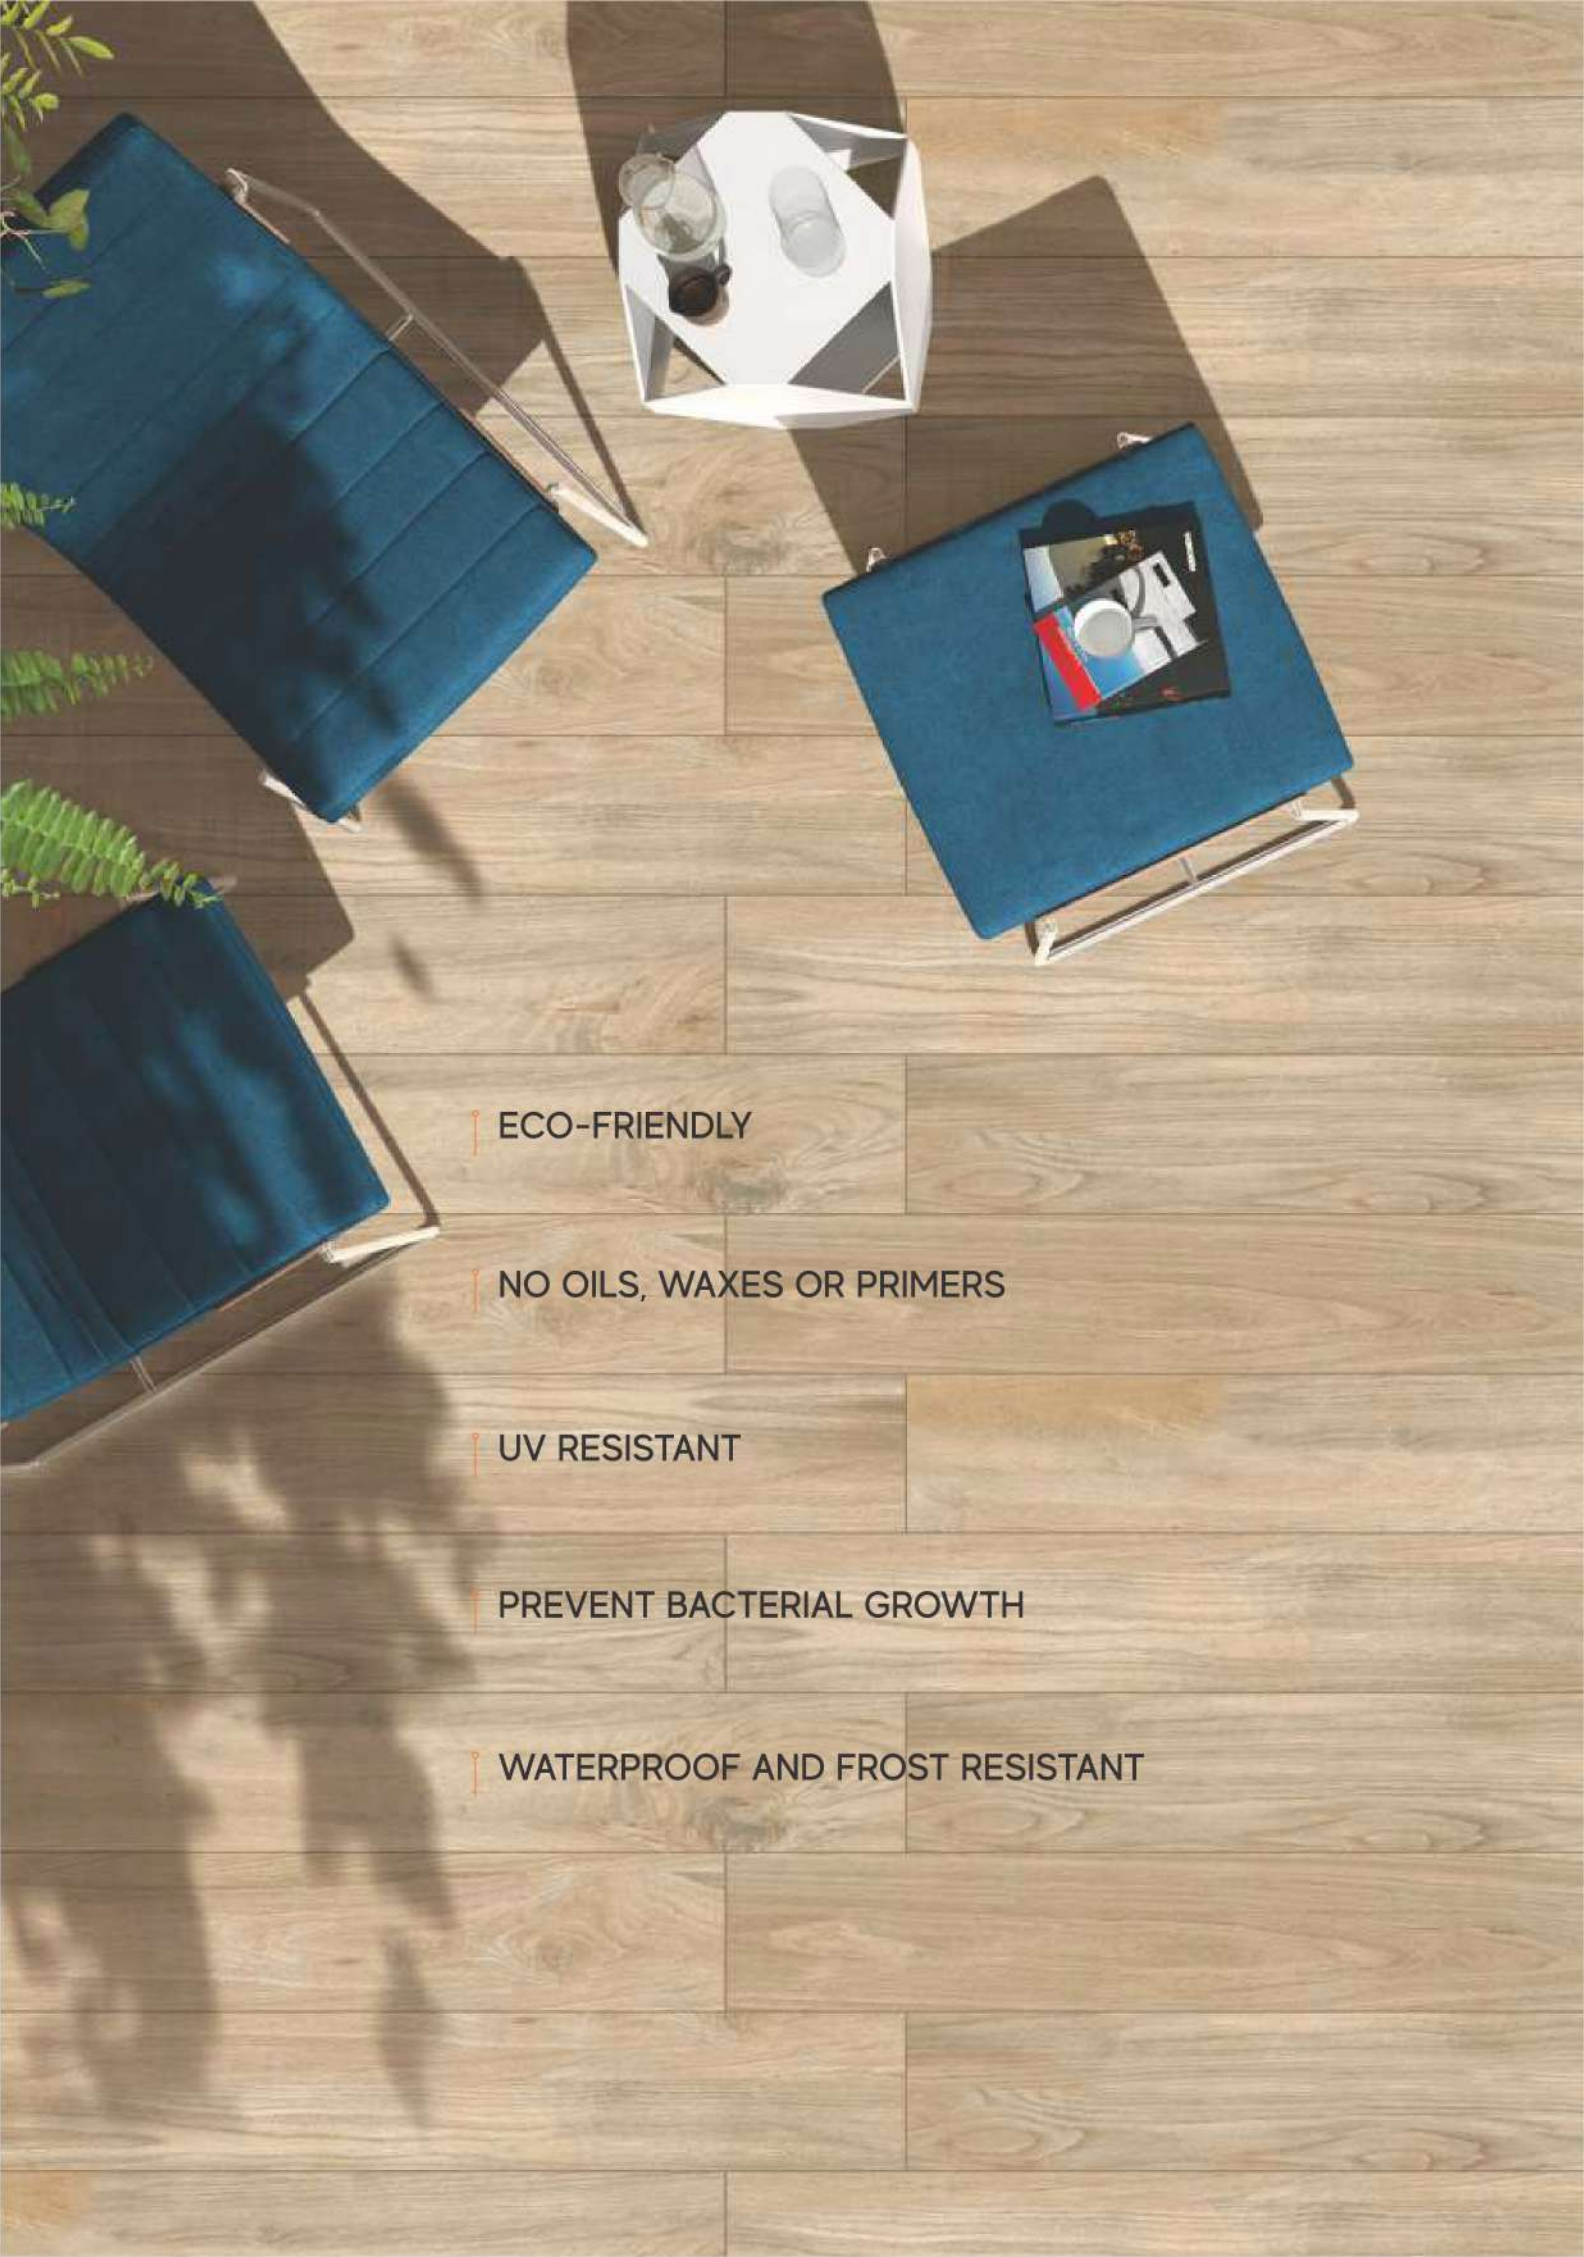

200x1000mm

Luxury that lasts, elegance that shines

200x1000mm
Bring the beauty of wood to your floors

ECO-FRIENDLY

NO OILS, WAXES OR PRIMERS

UV RESISTANT

PREVENT BACTERIAL GROWTH

WATERPROOF AND FROST RESISTANT