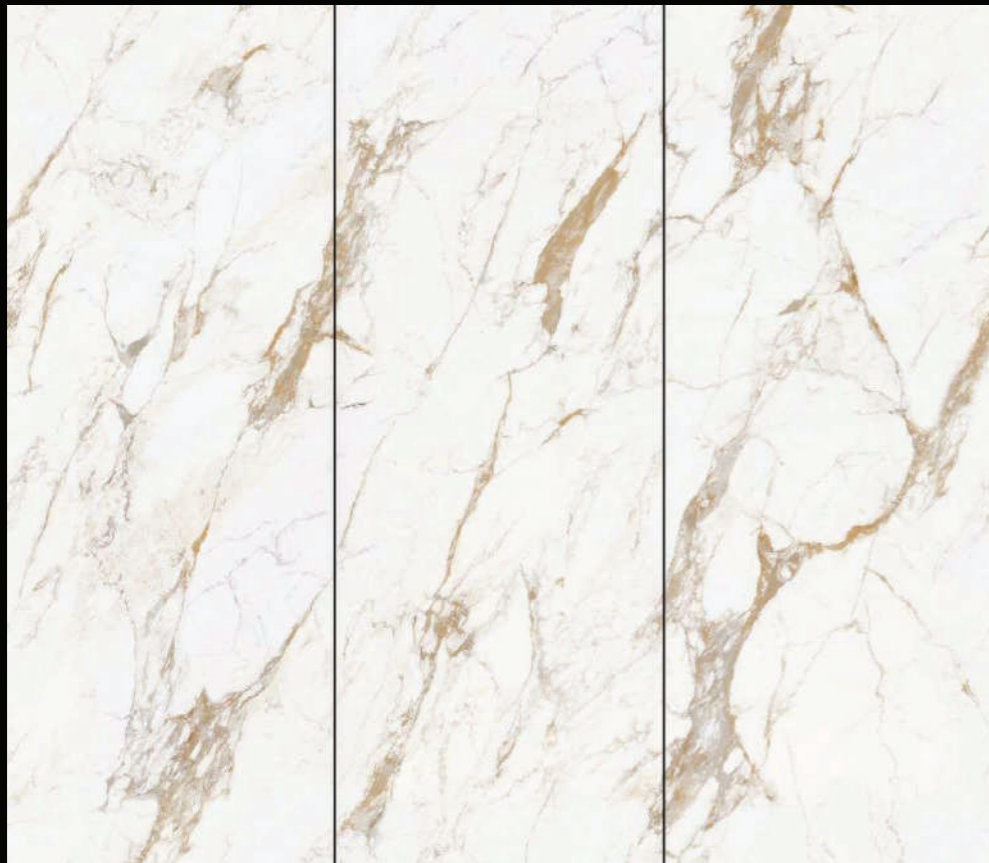

DBN24GL111-ABC

Size: 1200x2400x9mm

Surface - Polish

XYN24GL106-ABC

Size: 1200x2400x9mm

Surface - Polish