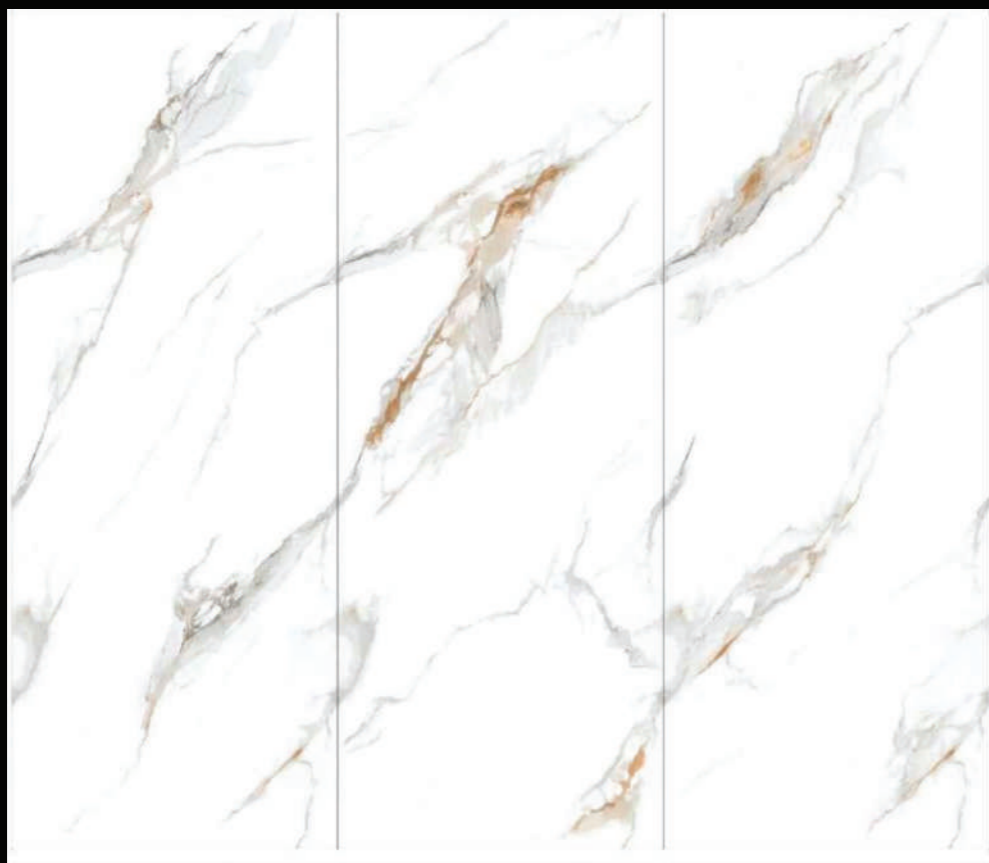

Surface - Polish

**SGVB12249P72MF1,2,3**

Size: 1200x2400x9mm

Surface - Matt

**Y24M1138-FK09XB**

Size: 1200x2400x9mm

Surface - Matt

**2409GB036Q-R**