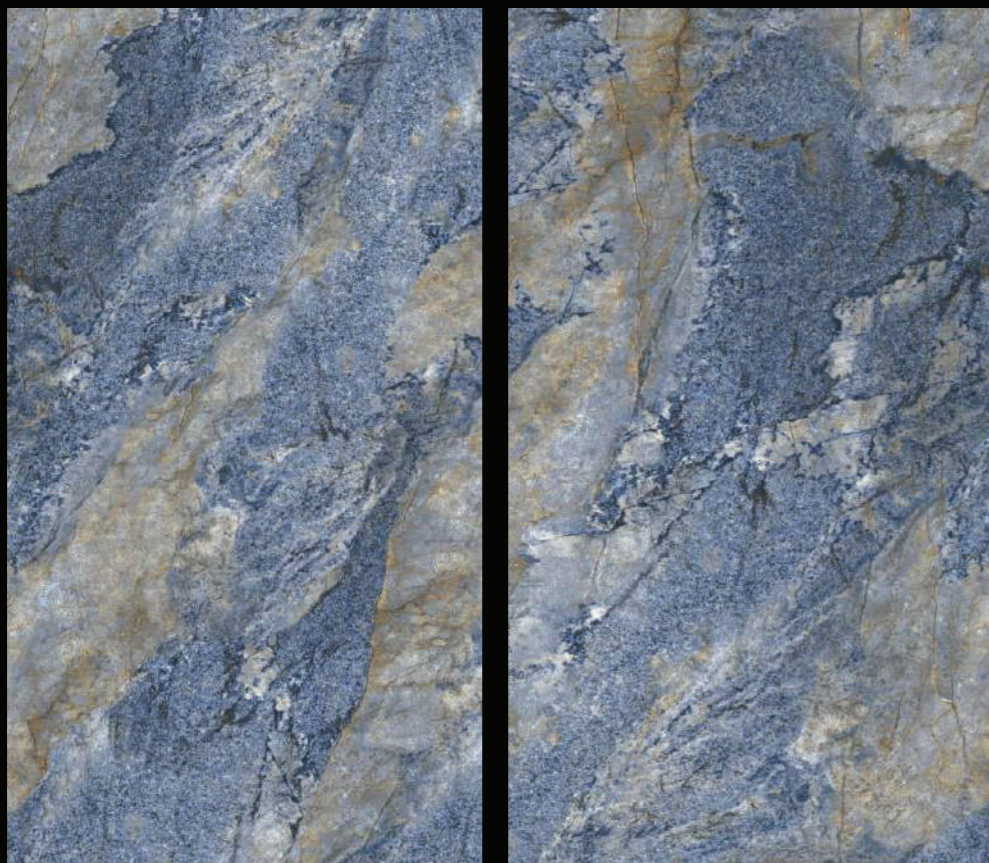

Size: 1200x2400x9mm

Surface - Polish

**2409GB248Q**

Size: 1200x2400x9mm

Surface - Polish

**YB12249P50F1,2,3**

Size: 1200x2400x9mm

Surface - Matt