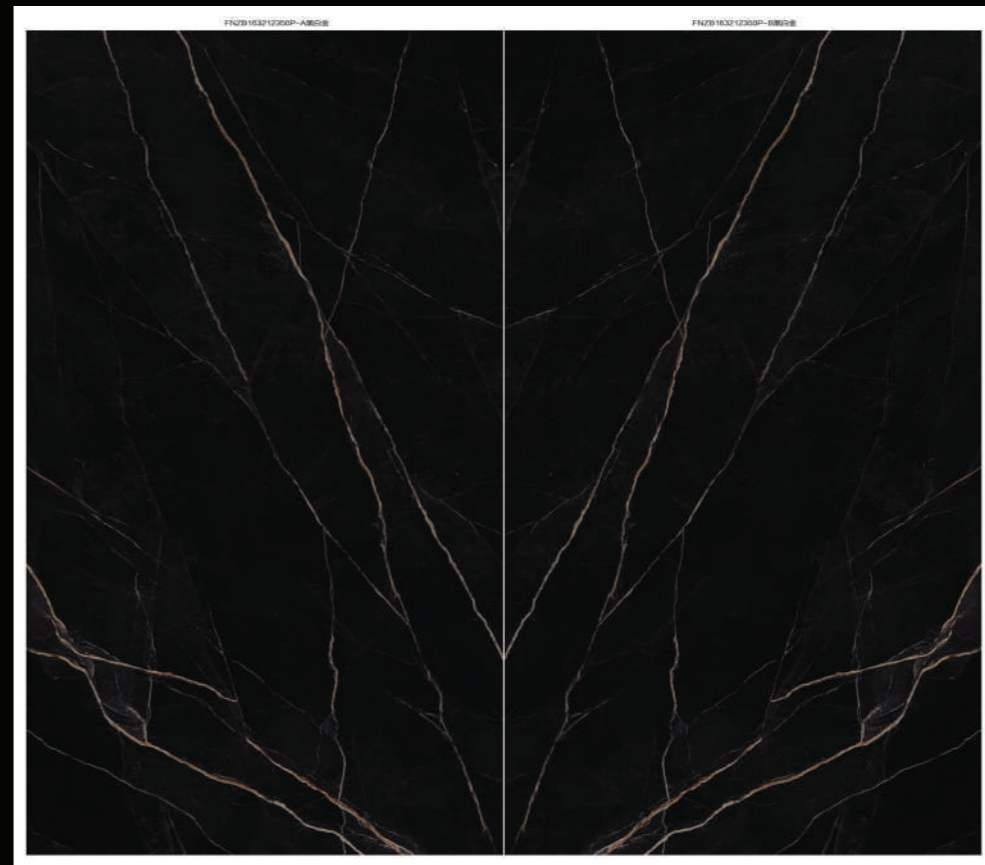

FNZB163212350PA,B
Size:1600x3200x12mm
Surface - Polish