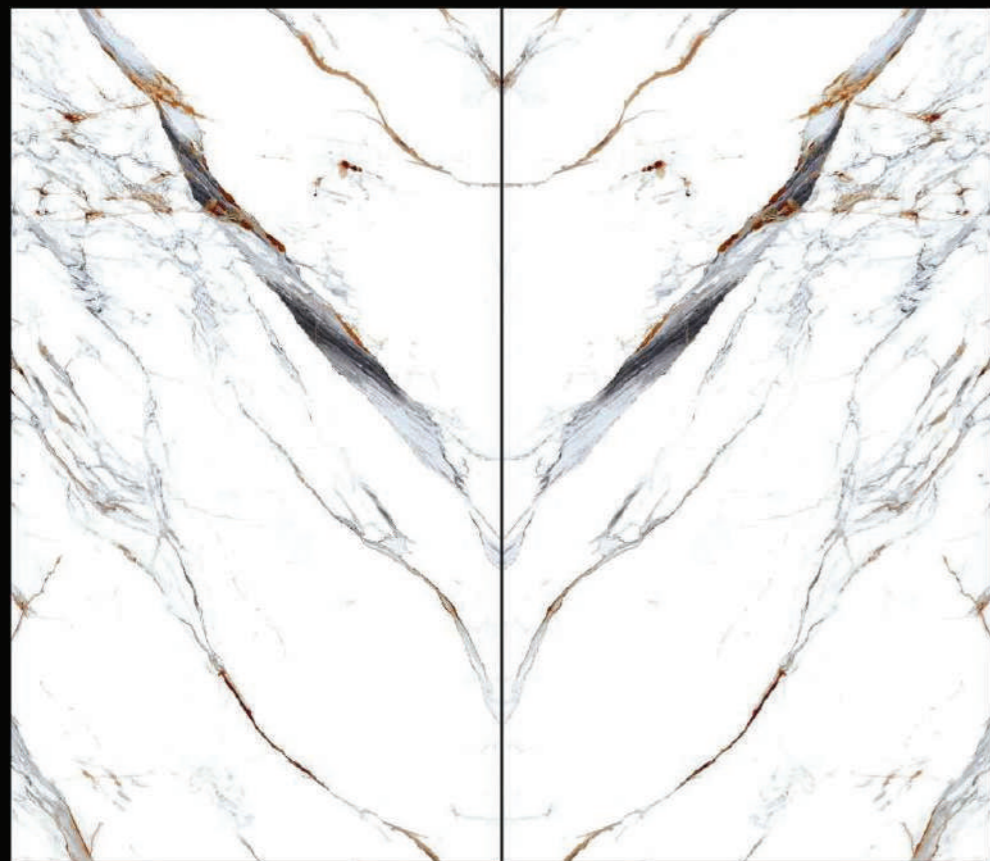

SJ2709GB075Q-AB
Size: 1200x2700x9mm
Surface - Polish