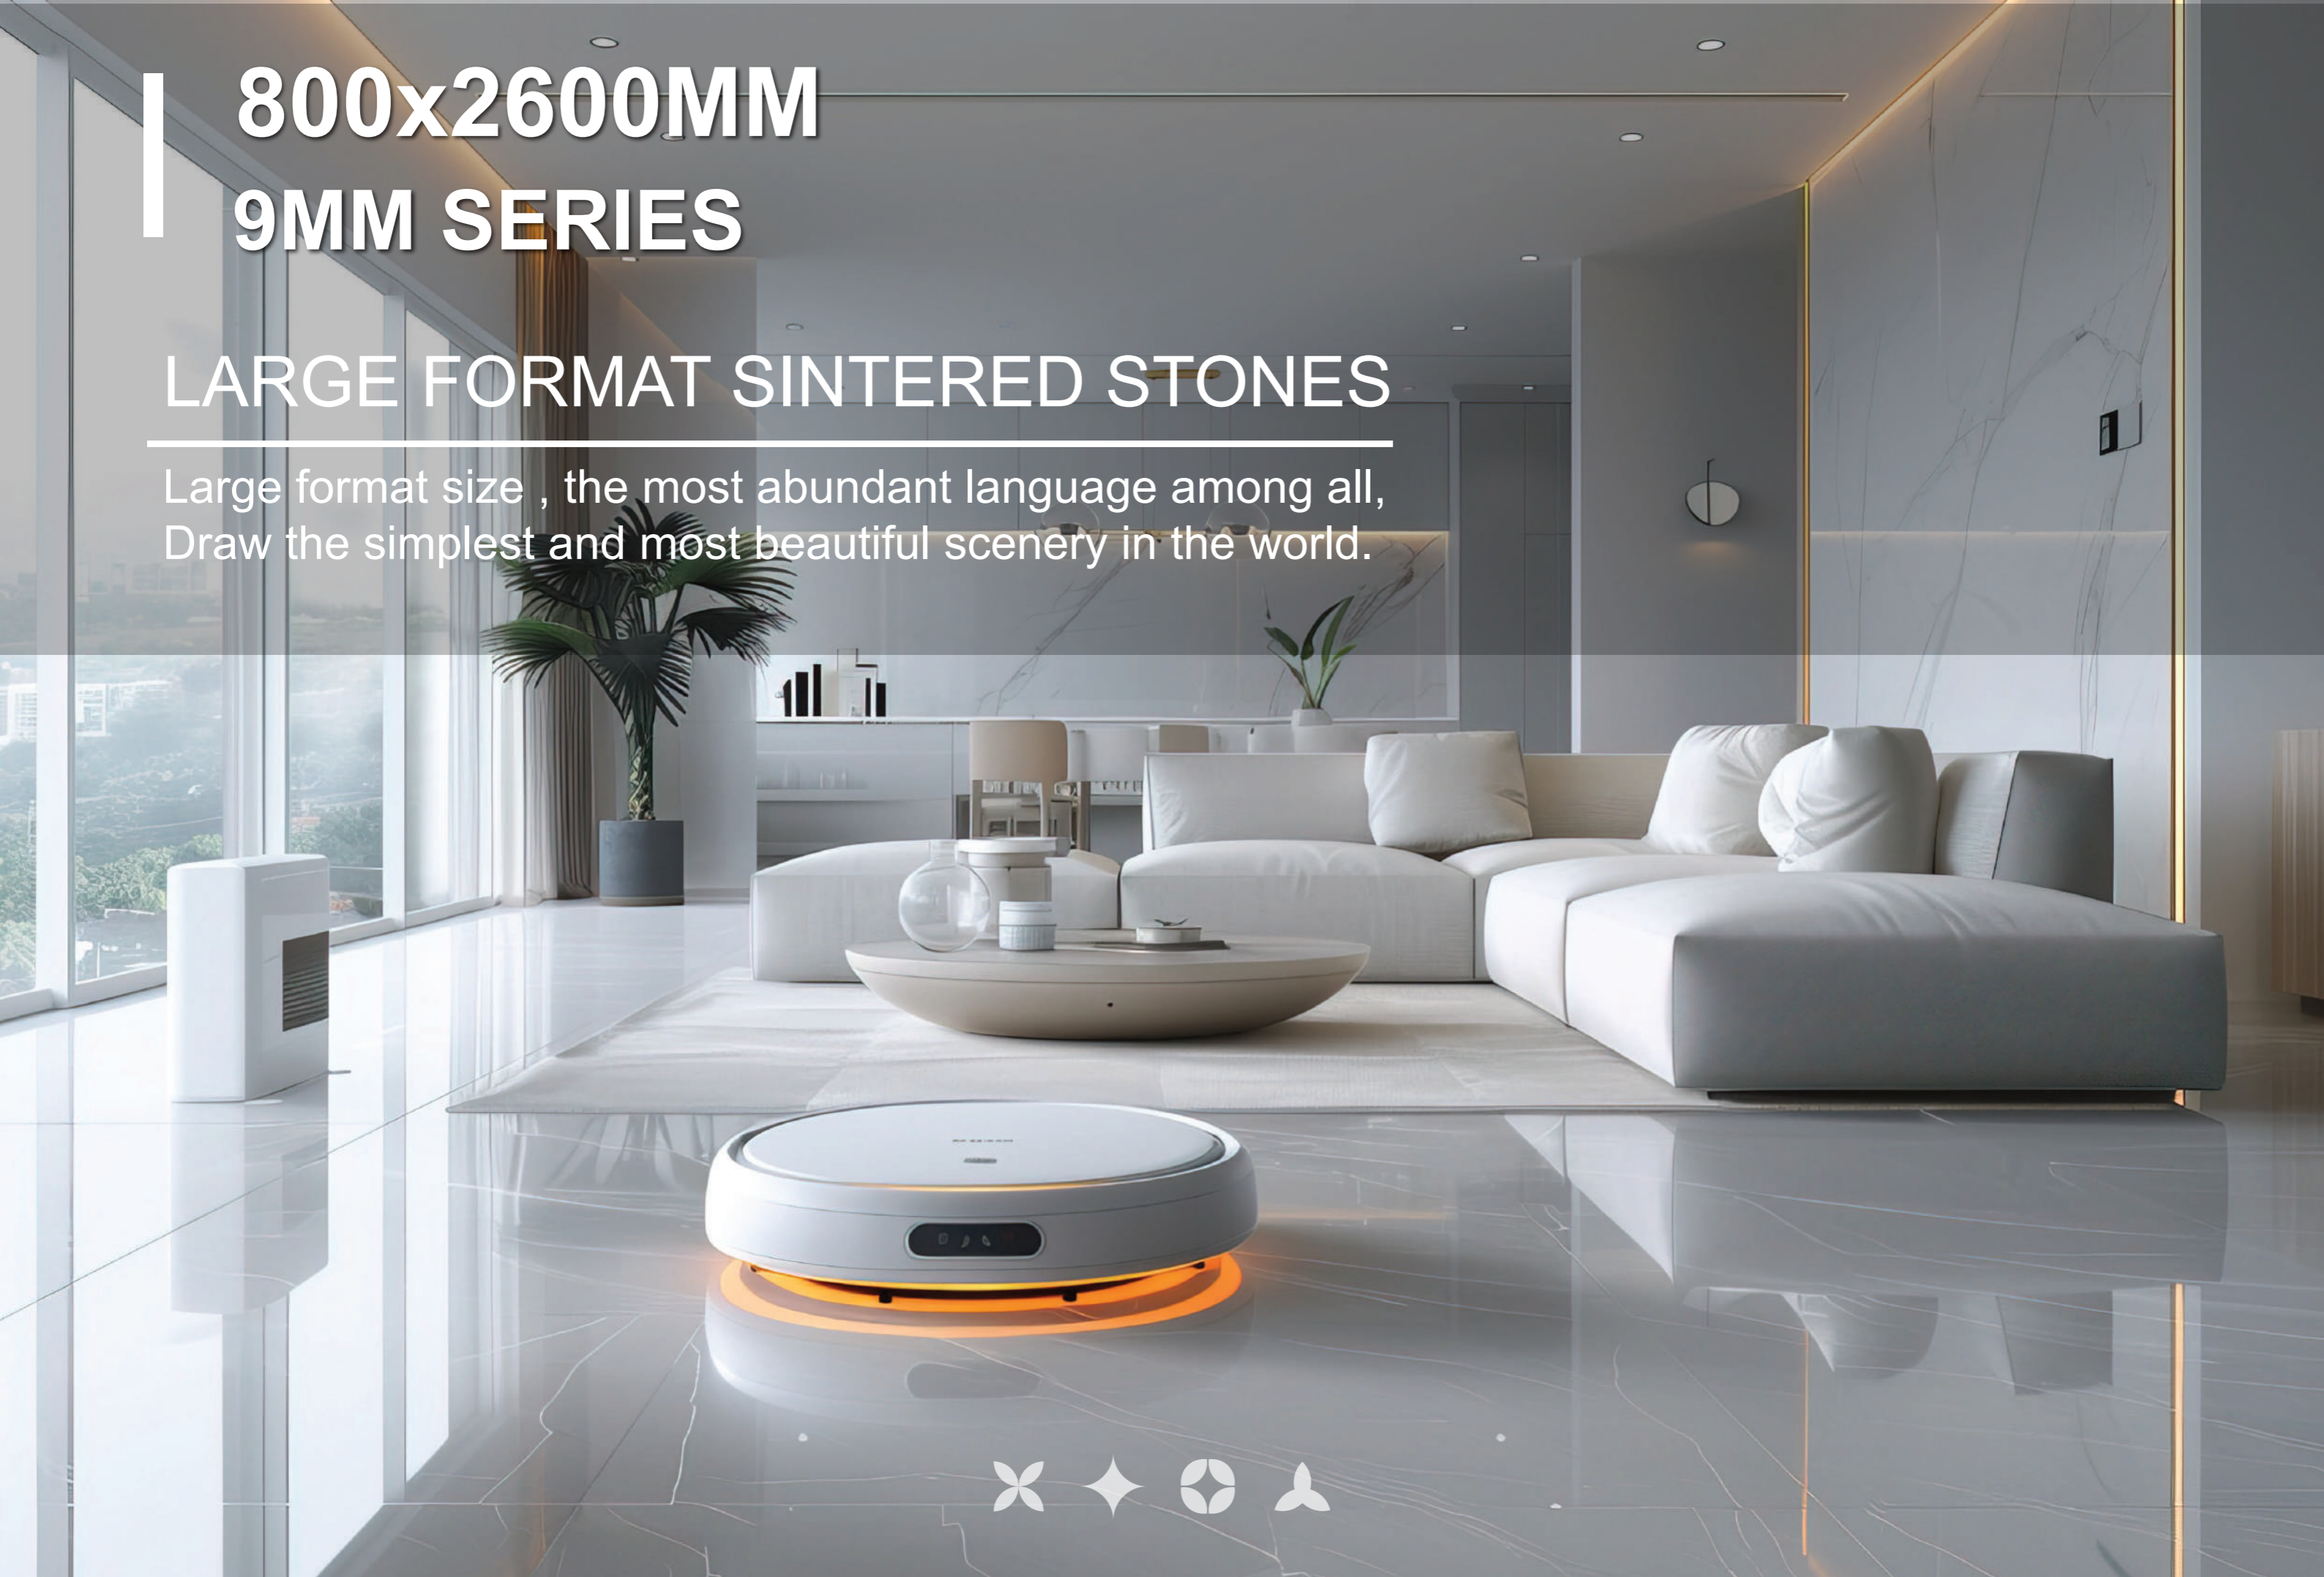

800x2600MM

9MM SERIES

LARGE FORMAT SINTERED STONES

Large format size , the most abundant language among all,
Draw the simplest and most beautiful scenery in the world.