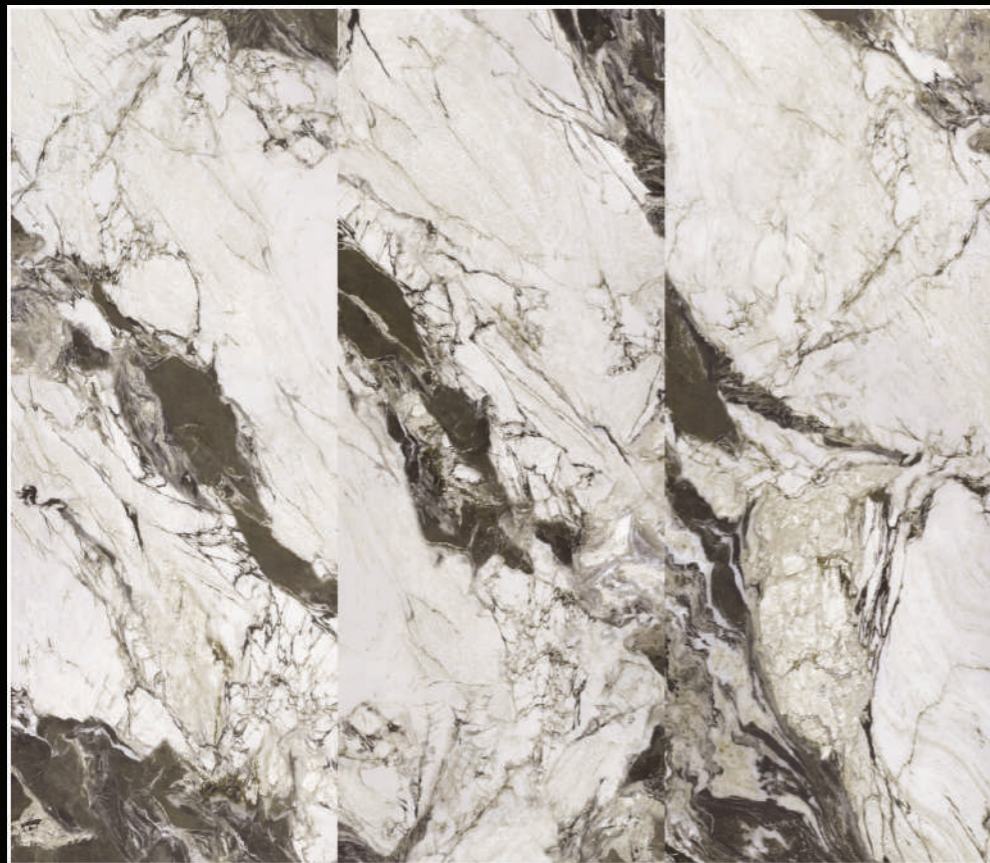

SEB12279S1293M
Size: 1200x2700x9mm
Surface - Matt

Pattern: 3