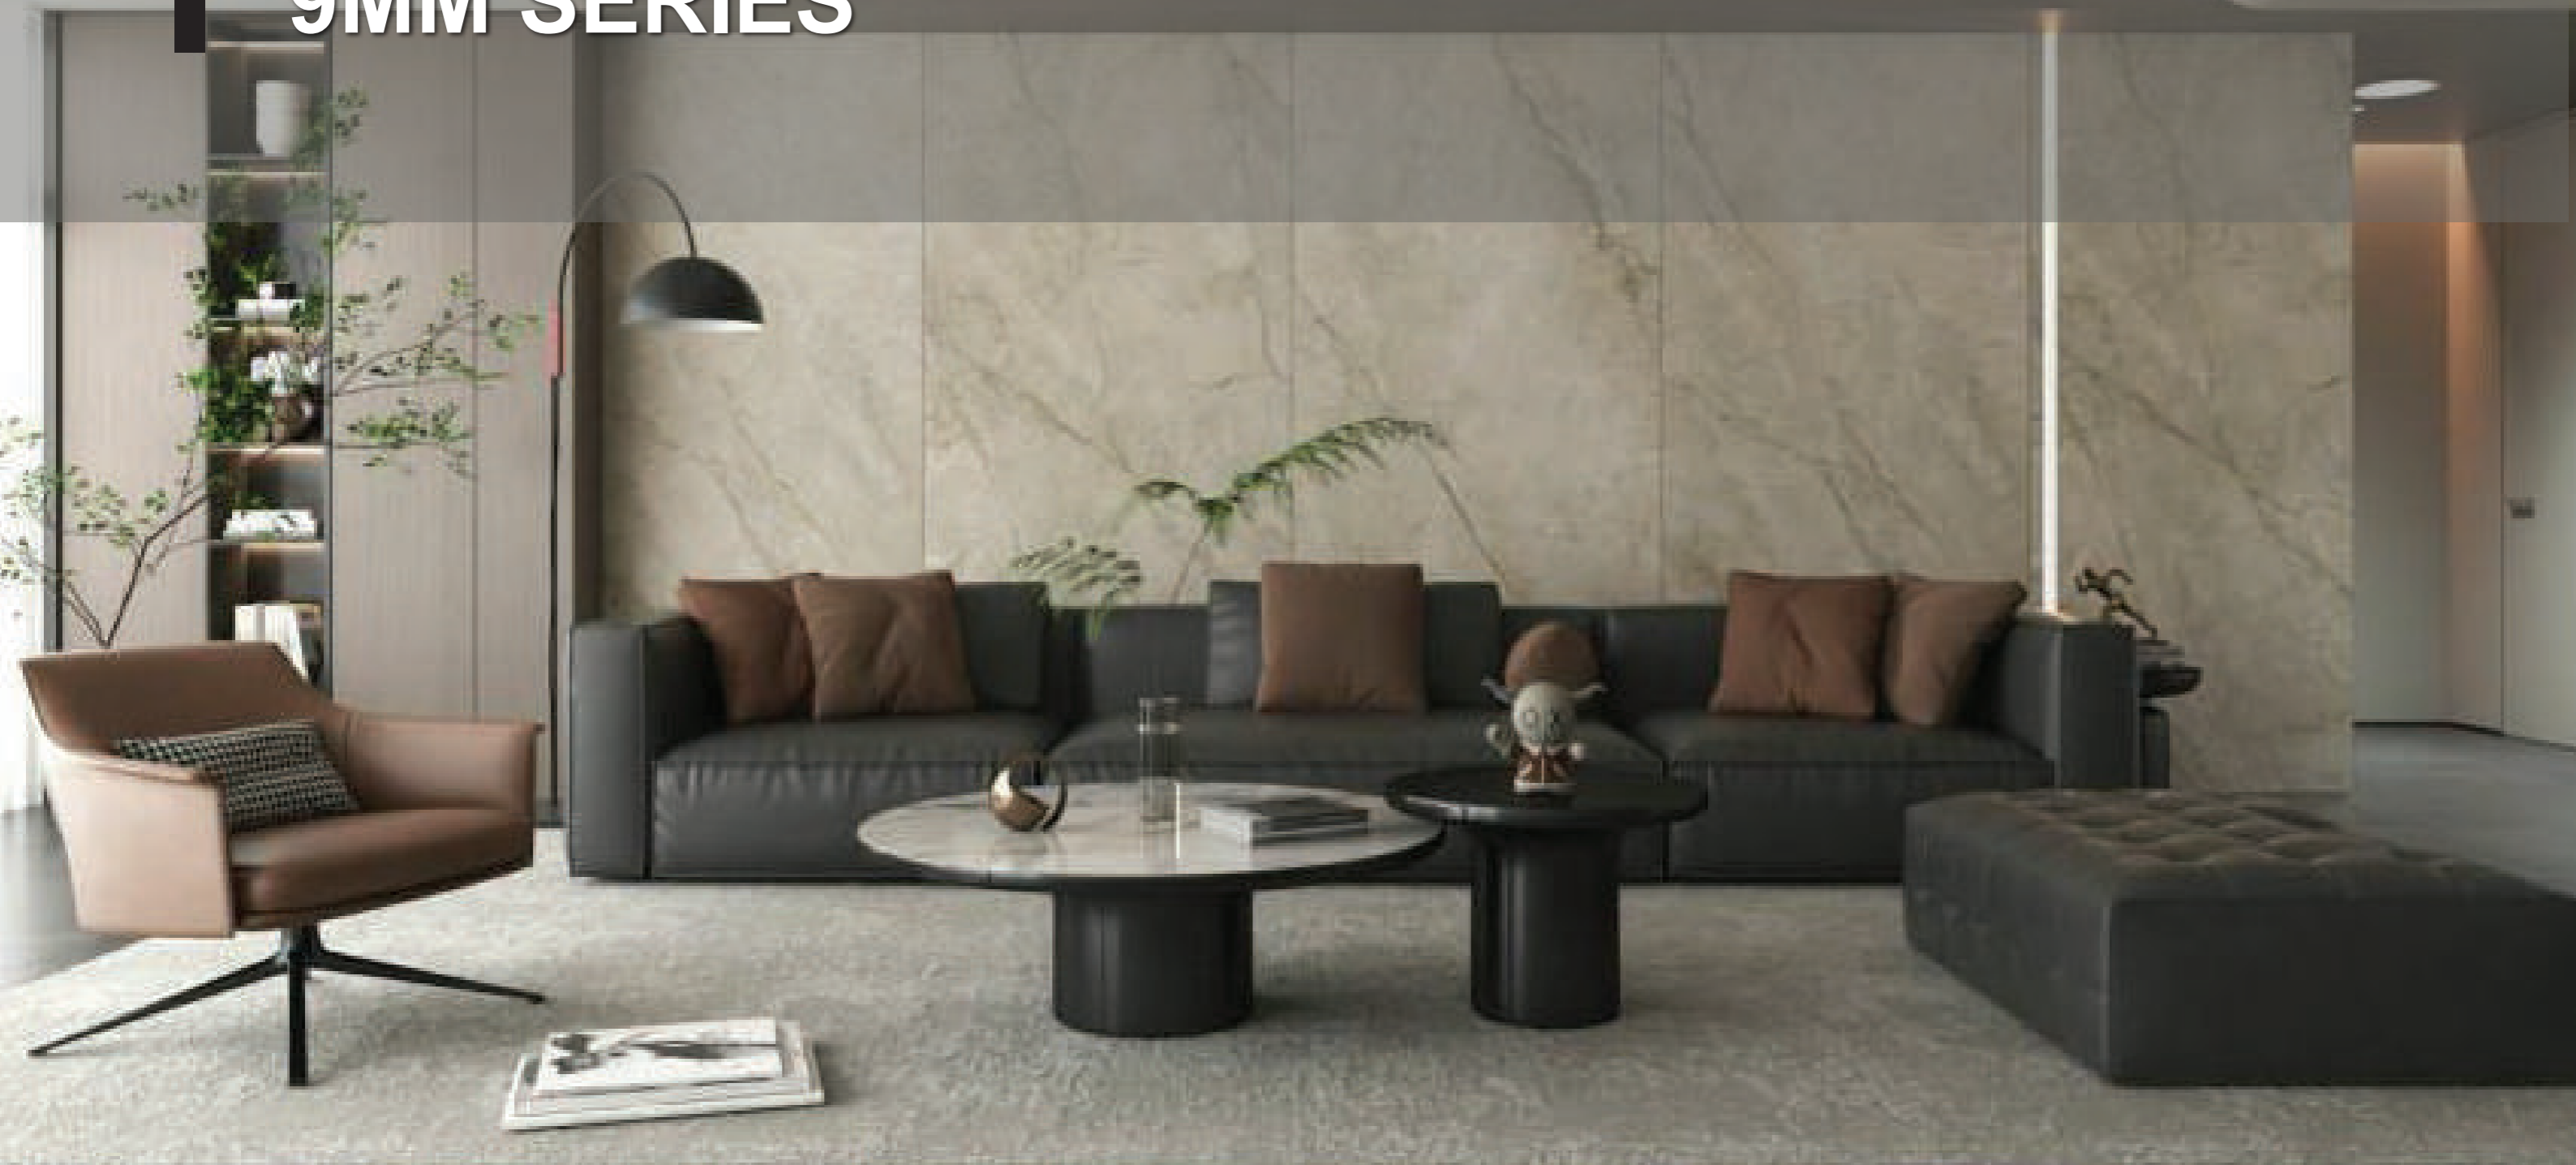

1200x2700MM 9MM SERIES

Endless horizons, the most timeless language of nature,
Unfold the purest beauty on LARGE FORMAT SINTERED STONES.