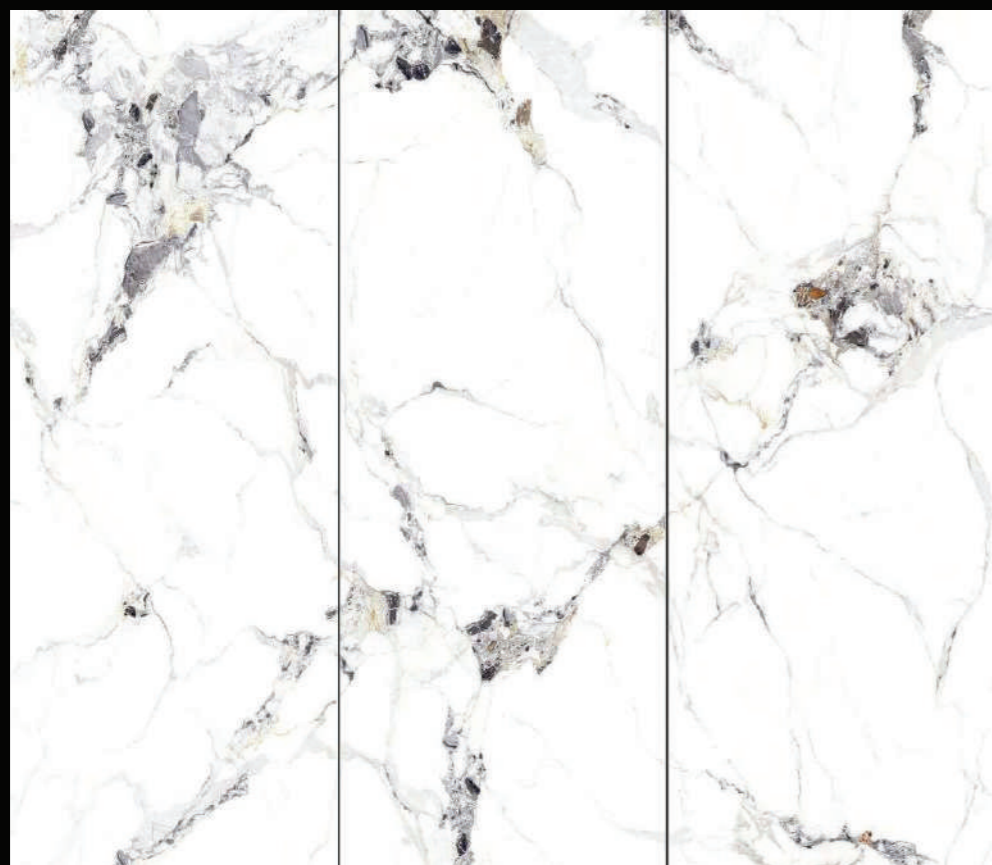

Size: 1200x2400x9mm

Surface - Polish

**2409GB239SY-ABC**

Size: 1200x2400x9mm

Surface - Matt

**24M378-QP09ZBABC**

Size: 1200x2400x9mm  
Surface - Polish

**24M370-QP09ZB-ABC**