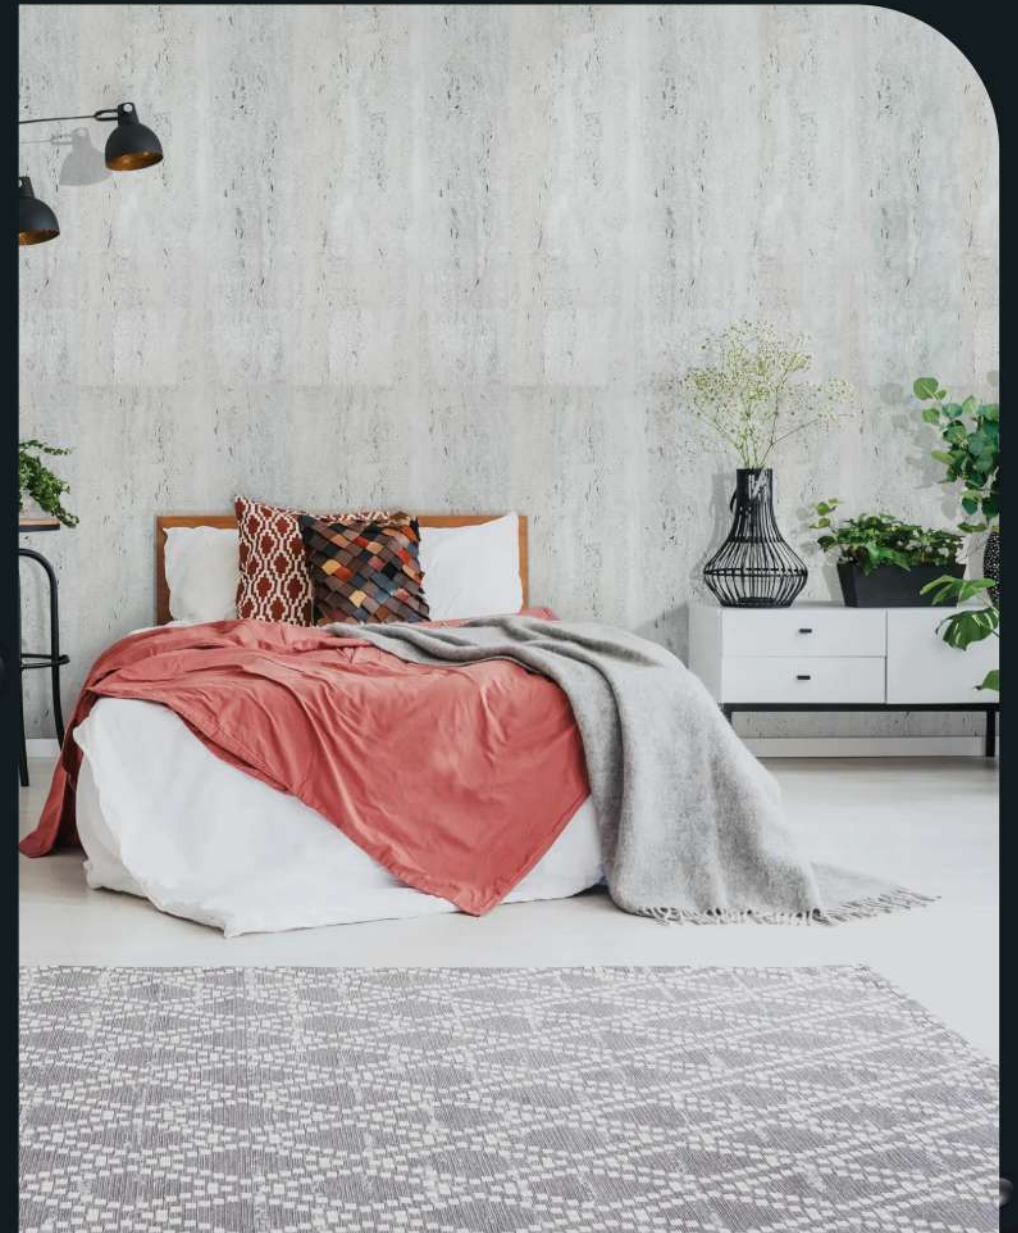

M4006
size : 600x1200mm
surface : Polish

M4007
size : 600x1200mm
surface : Polish

M4004
size : 600x1200mm
surface : Polish

M4003
size : 600x1200mm
surface : Polish

MM2001M
size : 600x600mm
surface : Matt

M4001
size : 600x1200mm
surface : Polish