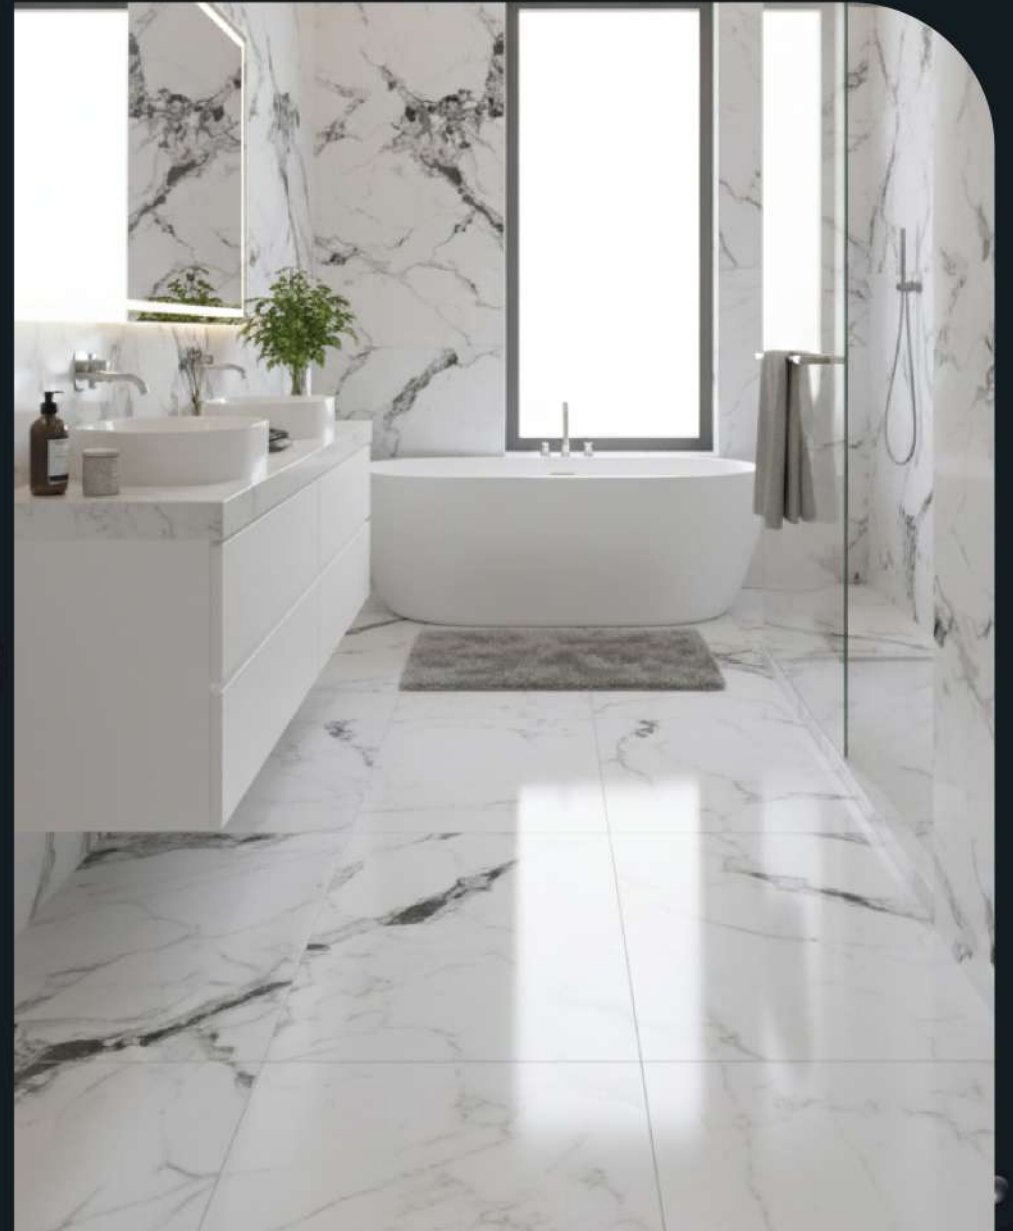

MM2017G
size : 600x1200mm
surface : Polish

MM2002M
size : 600x600mm
surface : Matt

MS1001P
size : 600x1200mm
surface : Matt

MS1002P
size : 600x1200mm
surface : Punch Matt

MS1003P
size : 600x1200mm
surface : Punch Matt