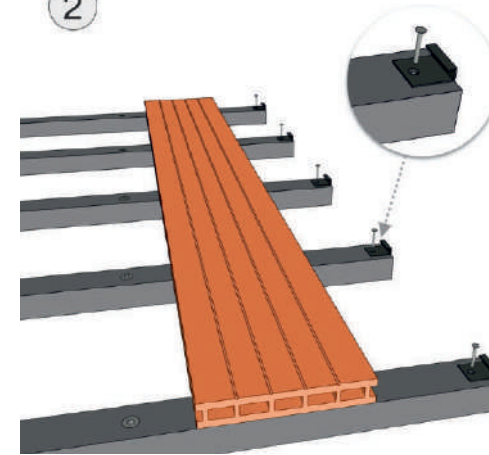

EGI

HOW TO INSTALL

WPC DECKING

1

Joist need to pre-drilling before fix the expansion screw.
Spacing between joists should be 25-30cm.

3

Insert the clips in board and screw into joist.
Fix the first Decking with the clips.

2

- Fix the starter clips on one side of the joist.
- Insert the decking into the starter clips, and install the first decking board.

4

- Insert next row of clips securing board.
- Insert the Screw but do not tighten.

Code: EGI-145204

Size: 2400x145x20mm

WPC

EGI

HOW TO INSTALL

WPC DECKING

- Insert the second board into previous clips.
- Fix & tighten the screws.

- Fix all the Decking with the help of clips.
- Fully tighten clips & screws.