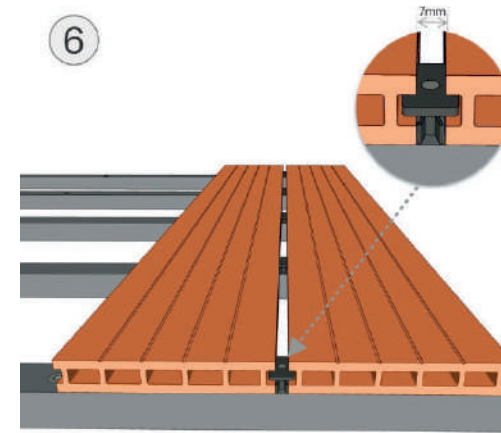

EGI

HOW TO INSTALL

WPC DECKING

1

Joist need to pre-drilling before fix the expansion screw.
Spacing between joists should be 25-30cm.

3

Insert the clips in board and screw into joist.
Fix the first Decking with the clips.

2

- Fix the starter clips on one side of the joist.
- Insert the decking into the starter clips, and install the first decking board.

4

- Insert next row of clips securing board.
- Insert the Screw but do not tighten.

Code: EGI-145204

Size: 2400x145x20mm

WPC

EGI

HOW TO INSTALL

WPC DECKING

- Insert the second board into previous clips.
- Fix & tighten the screws.

- Fix all the Decking with the help of clips.
- Fully tighten clips & screws.

- The spacing between decking should be 7mm.
- Fix the next decking and repeat this steps.

- Finish the corner edging with the help of edge closing angels.
- Complete the Decking installation.

Code: EGI-145205