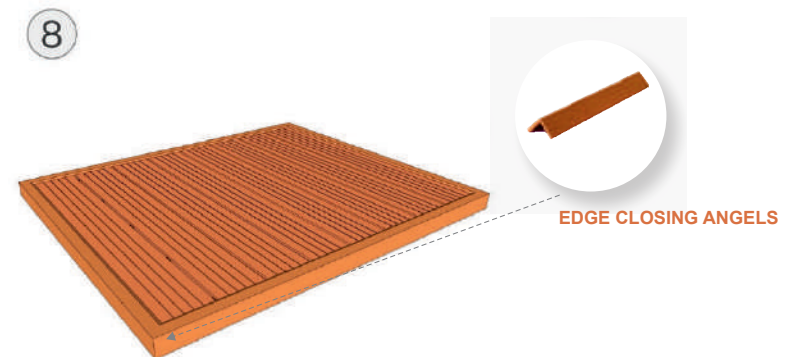

- The spacing between decking should be 7mm.
- Fix the next decking and repeat this steps.