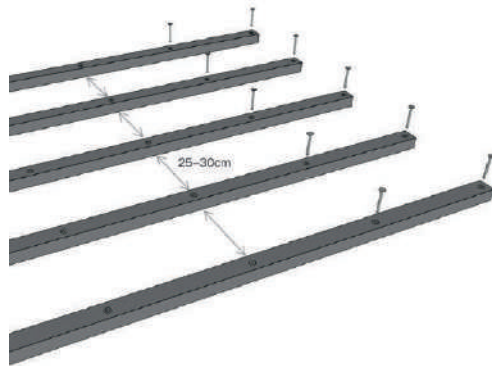

EGI

Code: EGI-145202

Size: 2400x145x20mm

WPC

EGI

Code: EGI-145203

Size: 2400x145x20mm

WPC

EGI

HOW TO INSTALL

WPC DECKING

1

Joist need to pre-drilling before fix the expansion screw.
Spacing between joists should be 25-30cm.

3

Insert the clips in board and screw into joist.
Fix the first Decking with the clips.

Size: 2400x145x20mm

WPC

EGI

Code: EGI-145206

Size: 2400x145x20mm

WPC

EGI

Thank You for Choosing Us