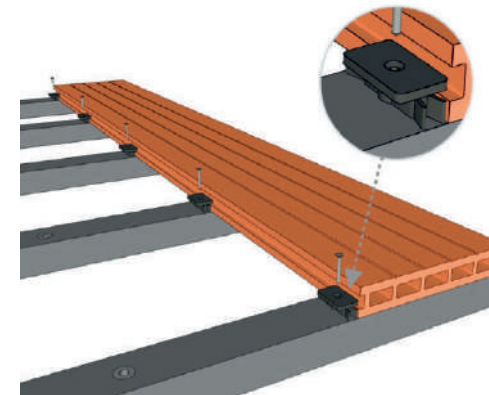

EGI

HOW TO INSTALL

WPC DECKING

1

Joist need to pre-drilling before fix the expansion screw.
Spacing between joists should be 25-30cm.

3

Insert the clips in board and screw into joist.
Fix the first Decking with the clips.

2

- Fix the starter clips on one side of the joist.
- Insert the decking into the starter clips, and install the first decking board.

4

- Insert next row of clips securing board.
- Insert the Screw but do not tighten.

Code: EGI-145204

Size: 2400x145x20mm

WPC

EGI

HOW TO INSTALL

WPC DECKING

- Insert the second board into previous clips.
- Fix & tighten the screws.

- Fix all the Decking with the help of clips.
- Fully tighten clips & screws.