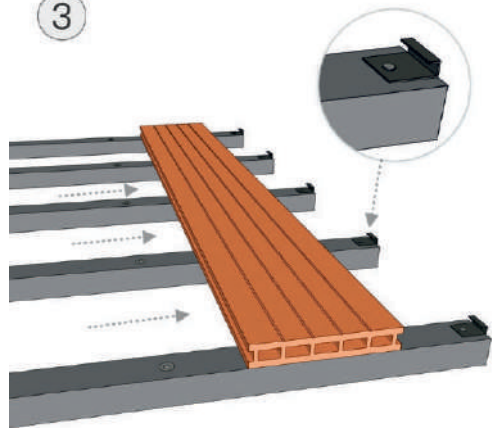

EGI

HOW TO INSTALL

WPC DECKING

1

Joist need to pre-drilling before fix the expansion screw.
Spacing between joists should be 25-30cm.

3

Insert the clips in board and screw into joist.
Fix the first Decking with the clips.

2

- Fix the starter clips on one side of the joist.
- Insert the decking into the starter clips, and install the first decking board.

4

- Insert next row of clips securing board.
- Insert the Screw but do not tighten.

Code: EGI-145204

Size: 2400x145x20mm

WPC

EGI

HOW TO INSTALL

WPC DECKING

- Insert the second board into previous clips.
- Fix & tighten the screws.

- Fix all the Decking with the help of clips.
- Fully tighten clips & screws.