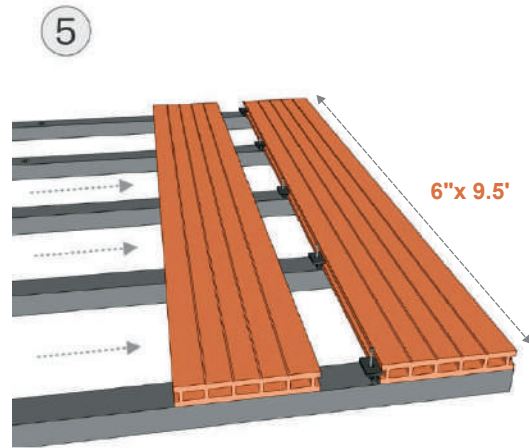

EGI

HOW TO INSTALL

WPC DECKING

1

Joist need to pre-drilling before fix the expansion screw.
Spacing between joists should be 25-30cm.

3

Insert the clips in board and screw into joist.
Fix the first Decking with the clips.

2

- Fix the starter clips on one side of the joist.
- Insert the decking into the starter clips, and install the first decking board.

4

- Insert next row of clips securing board.
- Insert the Screw but do not tighten.

Code: EGI-145204

Size: 2400x145x20mm

WPC

EGI

HOW TO INSTALL

WPC DECKING

- Insert the second board into previous clips.
- Fix & tighten the screws.

- Fix all the Decking with the help of clips.
- Fully tighten clips & screws.

- The spacing between decking should be 7mm.
- Fix the next decking and repeat this steps.

- Finish the corner edging with the help of edge closing angels.
- Complete the Decking installation.

Code: EGI-145205