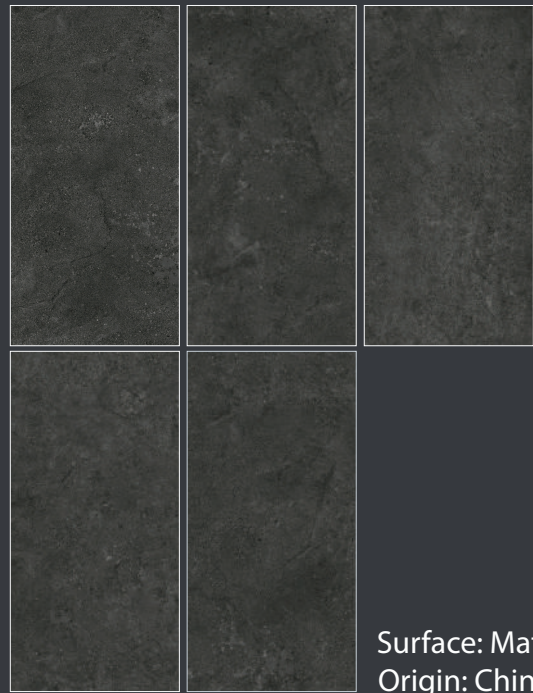

Pattern:5

Surface: Matt
Origin: China

YM61121GSP3